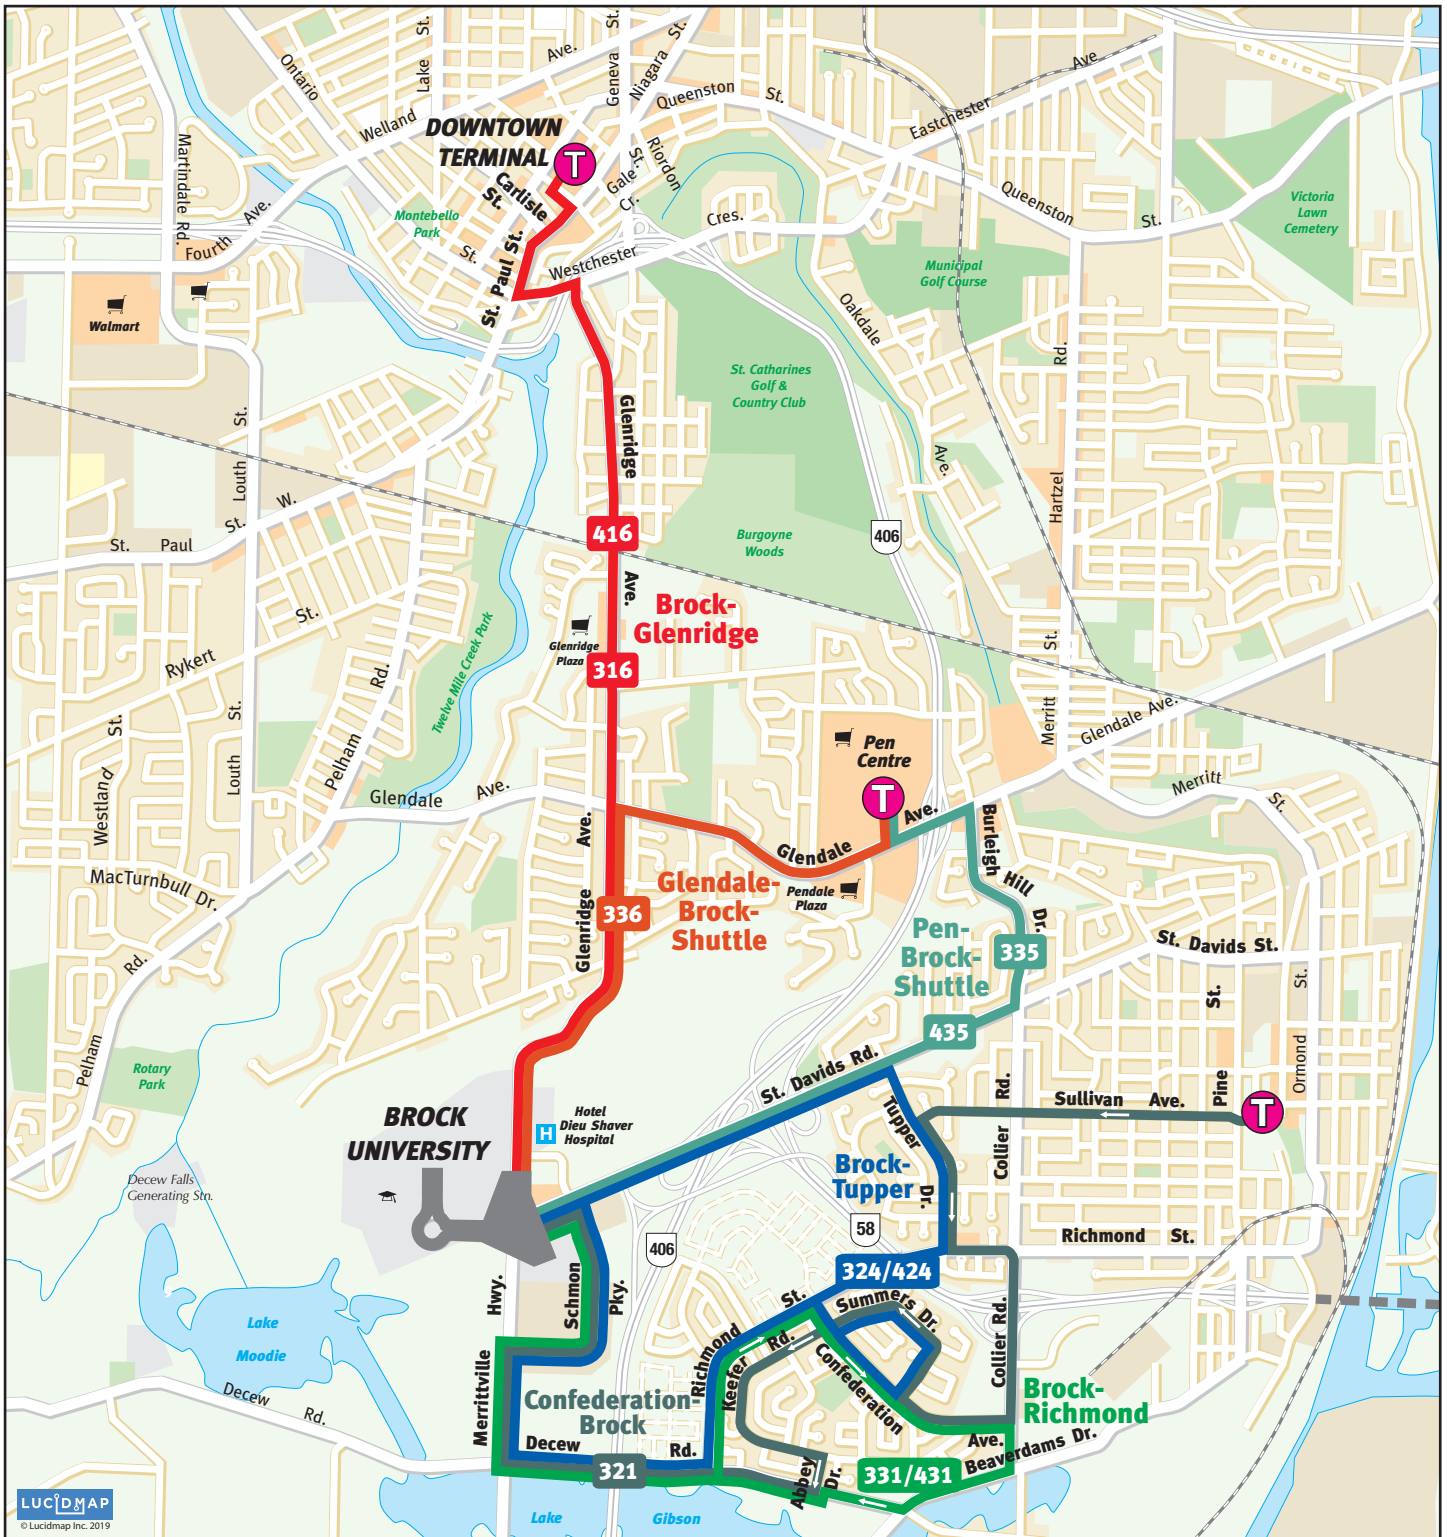

BROCK UNIVERSITY ROUTES

For full schedule information, and exam schedules, visit
www.yourbus.com
Available on your smartphone and tablet
Full schedules are available online for Route 316